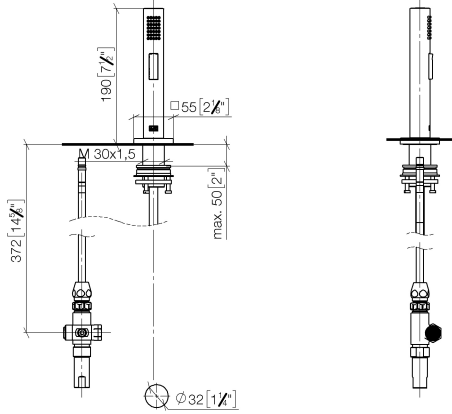

## Rinsing spray set - Chrome

27 723 970

- with angular rosette
- spray flow
- automatic spout/shower diverter
- height of mixer mm
- hole diameter rinsing spray 32mm
- fabric braided hose 1500 mm
- sprayface with anti-scaling system
- lead-free

Can only be combined with 33826680, 32815680.

Intrinsic protection against back flow.

	Chrome	27 723 970-00
	Brushed Platinum	27 723 970-06
	Platinum	27 723 970-08
	Dark Chrome	27 723 970-19
	Brushed Durabronze (23kt Gold)	27 723 970-28
	Brushed Champagne (22kt Gold)	27 723 970-46
	Champagne (22kt Gold)	27 723 970-47
	Brushed Dark Platinum	27 723 970-99

# Rinsing spray set - Chrome

27 723 970

mm [inches]

### Spare parts list

No.	Item Number	Name	Quantity used	Delivery time
1	04 12 11 158 00-00	shower	1	10
2	90 27 78 011 00-00	shaft	1	-
Spare part can no longer be ordered, please order the replacement item				
3	90 30 10 058 00 90	fixing set	1	10
4	09 23 01 039 90	sieve	1	2
5	90 30 02 062 00-00	hose	1	2
6	90 24 03 241 00 90	nipple	1	2
7	90 14 20 026 00 90	seal	1	2
8	90 17 09 046 12 90	diverter	1	2
9	90 28 20 068 00 90	connection	1	2