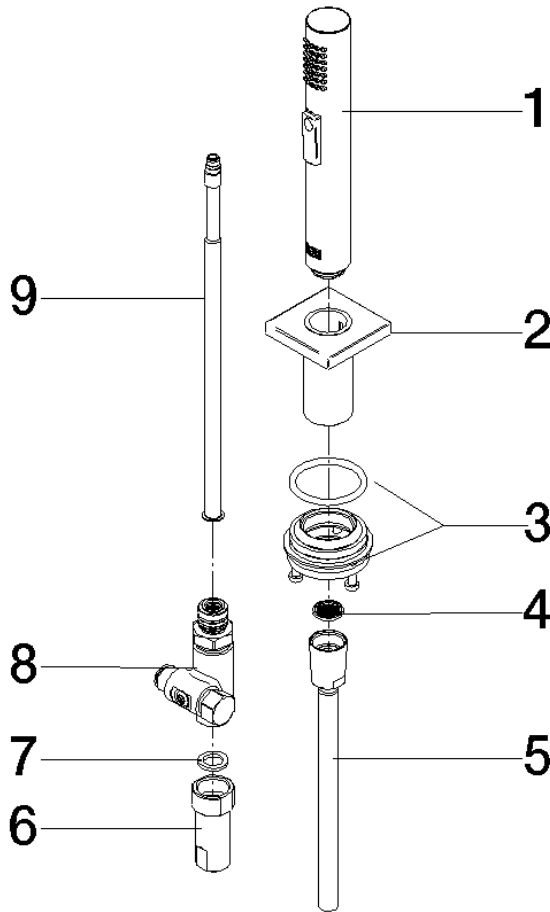

## Rinsing spray set - Chrome

27 723 970

- with angular rosette
- spray flow
- automatic spout/shower diverter
- height of mixer mm
- hole diameter rinsing spray 32mm
- fabric braided hose 1500 mm
- sprayface with anti-scaling system
- lead-free

# Rinsing spray set - Chrome

27 723 970

mm [inches]

## Rinsing spray set - Chrome

27 723 970

Parts for other finishes can be found here: Brushed Platinum

### Spare parts list

No.	Item Number	Name	Quantity used	Delivery time
1	04 12 11 158 00-00	shower	1	10
2	90 27 78 011 00-00	shaft	1	-
Spare part can no longer be ordered, please order the replacement item				
3	90 30 10 058 00 90	fixing set	1	10
4	09 23 01 039 90	sieve	1	2
5	90 30 02 062 00-00	hose	1	2
6	90 24 03 241 00 90	nipple	1	2
7	90 14 20 026 00 90	seal	1	2
8	90 17 09 046 12 90	diverter	1	2
9	90 28 20 068 00 90	connection	1	2